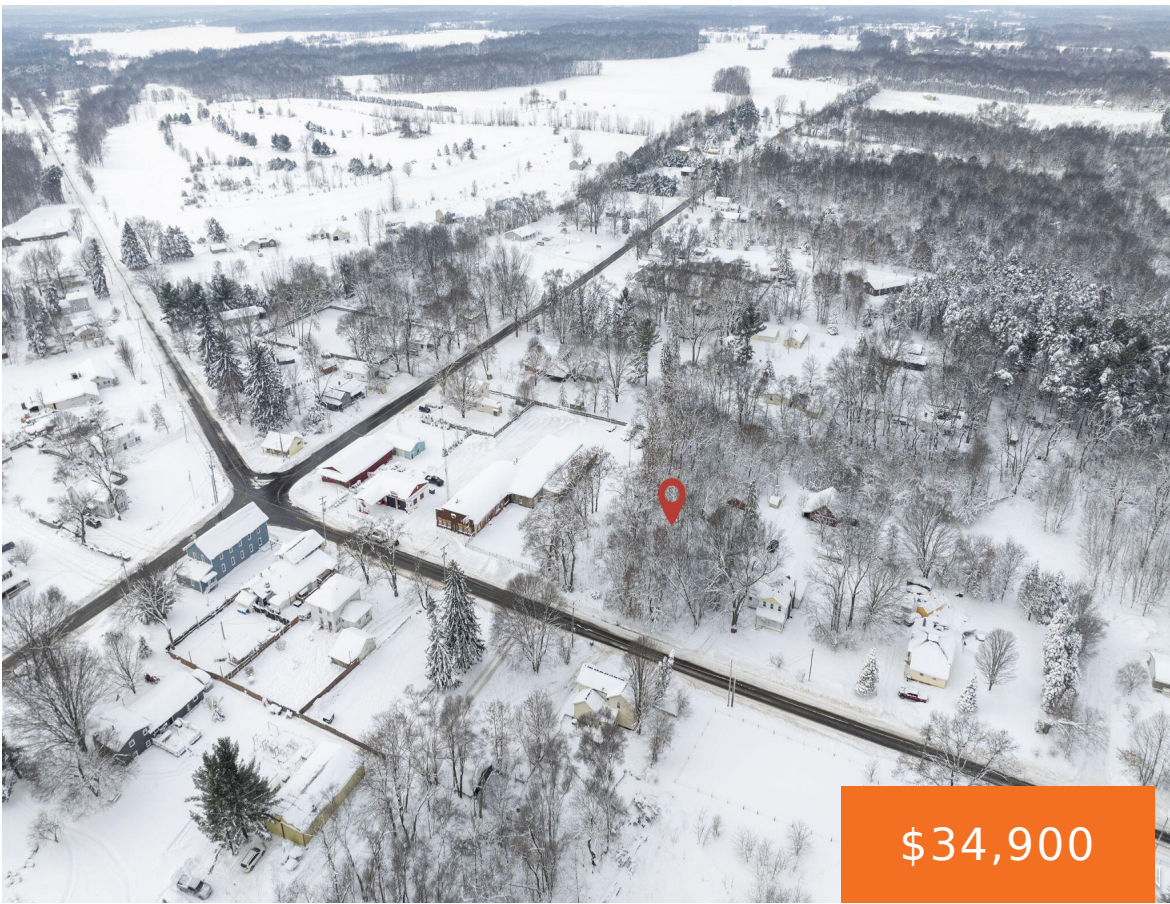

WHITES BRIDGE, BELDING, MI, 48809

<https://tuckerbenner.com>

\$34,900

One acre parcel available in Smyrna! Property is currently wooded and ready for you to make your own.

- 0 baths
- Acreage
- Land
- Active

Call us now

Phone: (231)730-8781
Email: tuckerbennerteam@gmail.com
Address: 2747 Lakeshore Drive, Twin Lake, MI 49457

Basics

Category: Land

Status: Active

Lot size: 1 sq ft

County: Ionia

Type: Acreage

Bathrooms: 0 baths

Lot Size Acres: 1 acres

Amenities & Features

Utilities: Natural Gas Available, Electricity Available, None

Lot Features: Wooded

Fees & Taxes

Tax Assessed Value: \$17,400

Tax Year: 2025