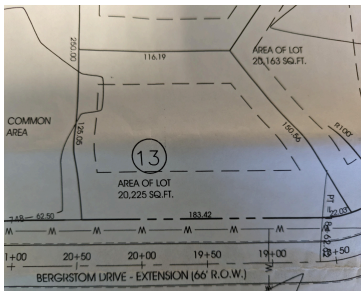

\$16,500

Troppi Estates: Now is your chance to own a beautiful lot with woody views right in the Village of Kaleva! All utilities underground! Priced to sell from \$13,987.00 to \$16,987.00. 15 lots in all. Electric will be installed in spring of 2024

- Lot
- Land
- Active

Basics

Category: Land

Status: Active

Type: Lot

Call us now

Phone: (231)730-8781
 Email: tuckerbennerteam@gmail.com
 Address: 2747 Lakeshore Drive, Twin Lake, MI 49457