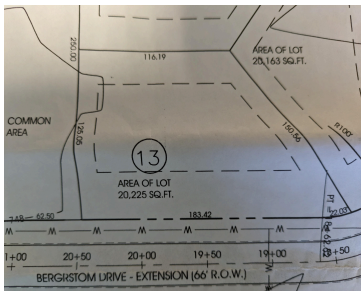

Troppi Estates: Now is your chance to own a beautiful lot with woody views right in the Village of Kaleva! All utilities underground! Priced to sell from $13,987.00 to $16,987.00. 15 lots in all. Electric will be installed in spring of 2024

- Lot
- Land
- Active

Basics

Category: Land

Status: Active

Type: Lot

Call us now

Phone: (231)730-8781
Email: tuckerbennerteam@gmail.com
Address: 2747 Lakeshore Drive, Twin Lake, MI 49457