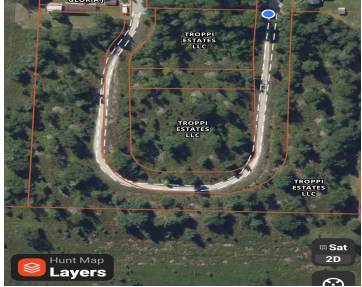

\$16,500

Troppi Estates: Now is your chance to own a beautiful lot with woody views right in the Village of Kaleva! All utilities underground! Priced to sell from \$13,987.00 to \$16,987.00. 15 lots in all. Electric will be installed in spring of 2024

- Lot
- Land
- Active

Basics

Category: Land

Status: Active

Type: Lot

Call us now

Phone: (231)730-8781
 Email: tuckerbennerteam@gmail.com
 Address: 2747 Lakeshore Drive, Twin Lake, MI 49457