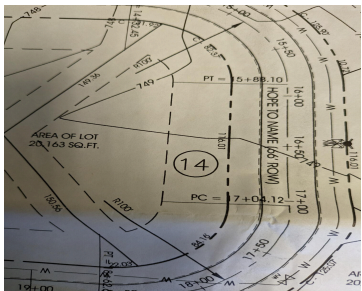

\$16,500

Tropi Estates: Now is your chance to own a beautiful lot with woody views right in the Village of Kaleva! All utilities underground! Priced to sell from \$13,987.00 to \$16,987.00. 15 lots in all. Electric will be installed in spring of 2024