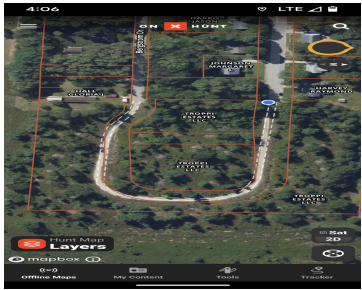

\$16,500

Tropi Estates: Now is your chance to own a beautiful lot with woody views right in the Village of Kaleva! All utilities underground! Priced to sell from \$13,987.00 to \$16,987.00. 15 lots in all. Electric will be installed in spring of 2024

## Basics

**Category:** Land

**Status:** Active

**Type:** Lot