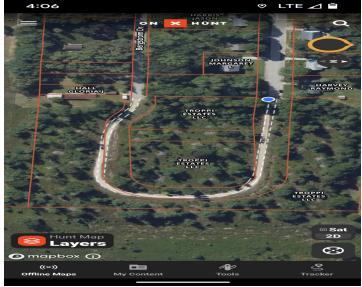

**\$16,500**

Tropi Estates: Now is your chance to own a beautiful lot with woody views right in the Village of Kaleva! All utilities underground! Priced to sell from \$13,987.00 to \$16,987.00. 15 lots in all. Electric will be installed in spring of 2024

- Lot
- Land
- Active

## Basics

**Category:** Land

**Status:** Active

**Type:** Lot

**Call us now**

Phone: (231)730-8781  
 Email: tuckerbennerteam@gmail.com  
 Address: 2747 Lakeshore Drive, Twin Lake, MI 49457