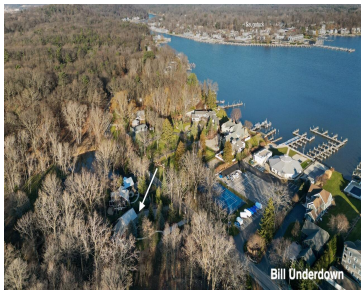

\$695,000

Bill Underdown

Welcome to 16 Park, a perfect and quaint vacation home lovingly transformed into two separate units, currently used as short-term rentals and registered with the city of Saugatuck. Nestled into a lovely wooded setting with a water view of Kalamazoo Lake. Professionally renovated with quality fixtures and materials, the home has a modern feel with [...]