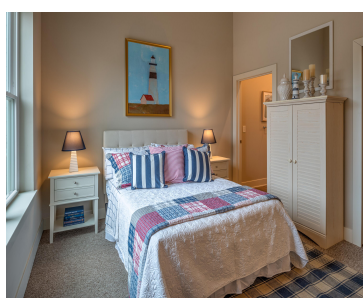

1673, HASLETT, HASLETT, MI, 48840

<https://tuckerbenner.com>

\$3,000

American House Meridian is a vibrant, modern senior living community located in Haslett, Michigan. It offers easy access to retail, grocery, pharmacy, and medical services. Architecture: The community boasts an appealing modern architectural style with clean lines and distinctive details. It features spacious common areas, a large dining room, a state-of-the-art theater, and a fitness [...]