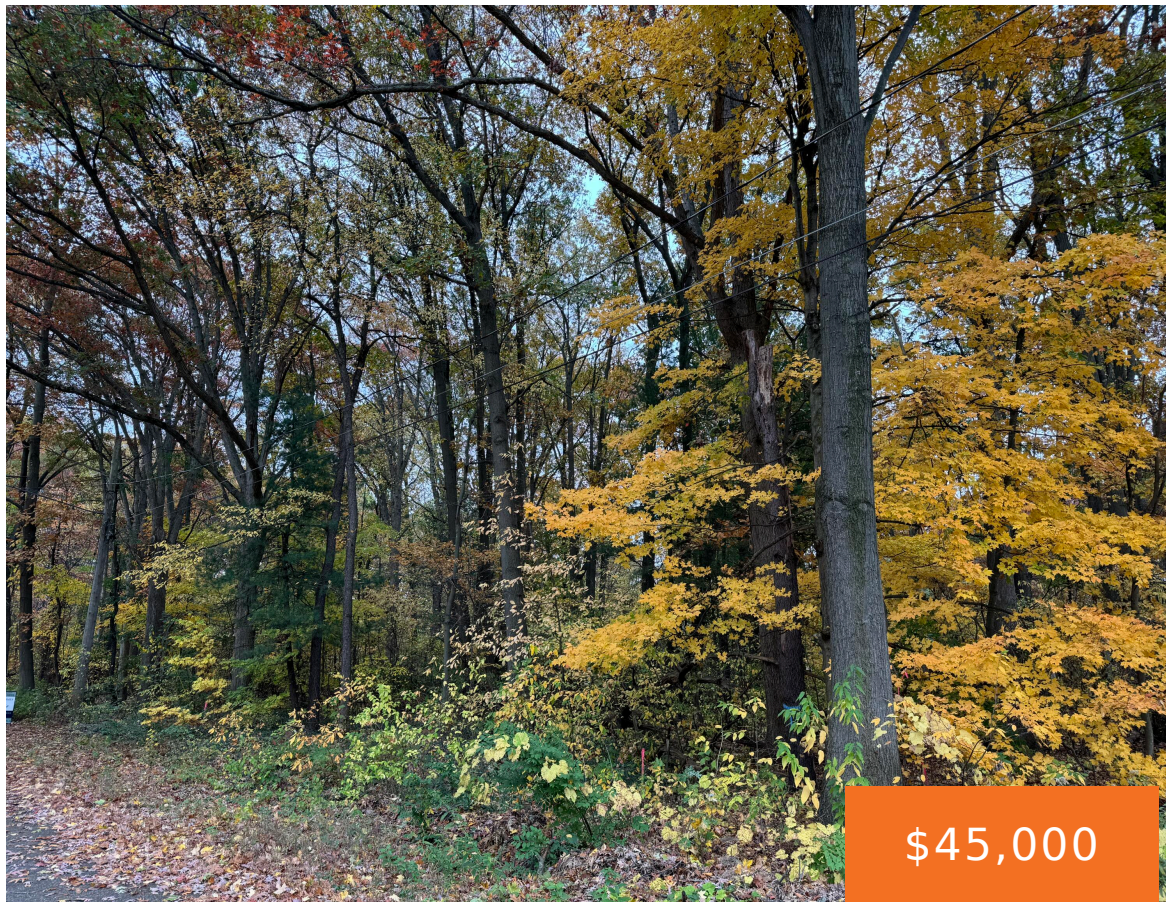

2405, BURKE, HOLLAND, MI, 49424

<https://tuckerbenner.com>

Dream Home Awaits in Beautiful Holland, Michigan! Build your dream home with Bosgraaf Homes! Unlock the potential of this stunning 1.10-acre lot nestled in the heart of Holland Township. Surrounded by nature's beauty and a welcoming community, this prime piece of land is the perfect canvas for your dream home. Don't miss this incredible opportunity [...]