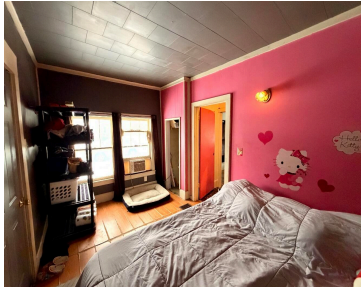

# 340, ARBOR, MARCELLUS, MI, 49067

<https://tuckerbenner.com>

\$87,500

- 2 beds
- 1 bath
- Single Family Residence
- Residential
- Active
- 814 sq ft