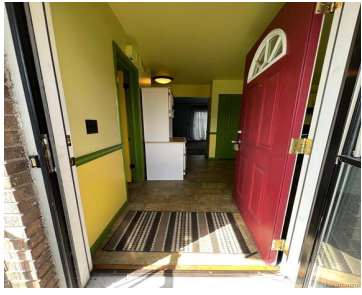

\$1,325

Move in ready Maple Village condo! Walking/biking distance to lively downtown Saline and a quick, scenic drive to downtown Ann Arbor! Furnished condo with open living spaces and attached, private deck. Community pool and plenty of sidewalks enhance the setting of this great condo- apply today! No access to basement or closets. Landlord is renting [...]