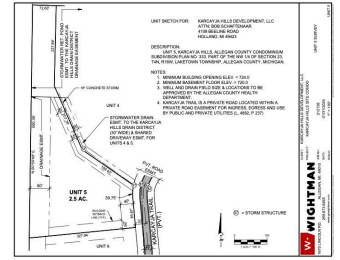

\$250,000

- Acreage
- Land
- Active

Karcayja Hills, located between Holland and Saugatuck within Laketown Township, boasts 11 private and unique sites on 38 acres. Each lot was engineered/ designed to take advantage of the rolling topography and mature woods; no lot is alike and all offer quiet privacy. Enter the sweeping private drive along Hemlocks and hardwoods arriving at the first [...]