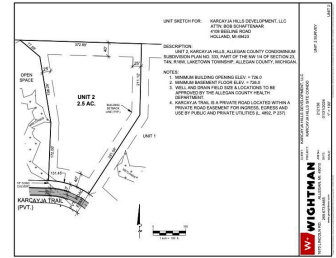

\$275,000

- Acreage
- Land
- Active

Karcayja Hills, located between Holland and Saugatuck within Laketown Township, boasts 11 private and unique sites on 38 acres. Each lot was engineered/ designed to take advantage of the rolling topography and mature woods; no lot is alike and all offer quiet privacy. Enter the sweeping private drive along Hemlocks and hardwoods arriving at the first [...]