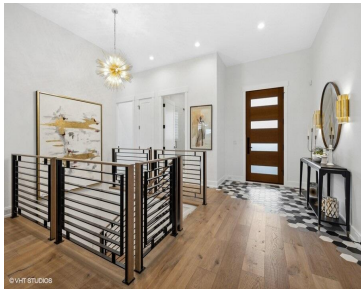

\$1,499,000

- Single Family Residence
- Residential
- Active

Nestled within the Harbor Shores golf course, this custom built home offers a lifestyle of opulence, sophistication, & boasts a timeless design that seamlessly blends with the picturesque surroundings. The hardware, light fixtures, wide plank white oak flooring, & glass beaded wallpaper makes this home impressive in every way! Fantastic kitchen w/ top of the line appliances, [...]