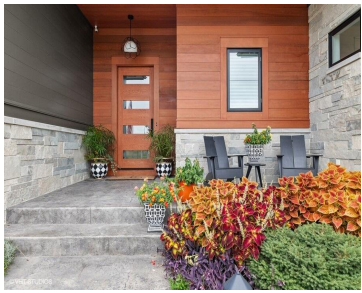

\$1,499,000

- Single Family Residence
- Residential
- Active

Nestled within the Harbor Shores golf course, this custom built home offers a lifestyle of opulence, sophistication, & boasts a timeless design that seamlessly blends with the picturesque surroundings. The hardware, light fixtures, wide plank white oak flooring, & glass beaded wallpaper makes this home impressive in every way! Fantastic kitchen w/ top of the line appliances, [...]