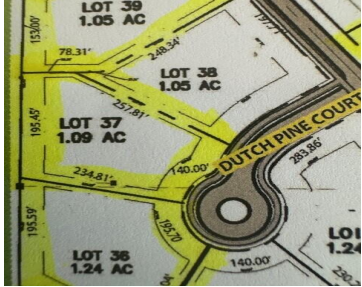

\$110,000

- Lot
- Land
- Active

Basics

Category: Land

Status: Active

Type: Lot

Call us now

Phone: (231)730-8781
Email: tuckerbennerteam@gmail.com
Address: 2747 Lakeshore Drive, Twin Lake, MI 49457