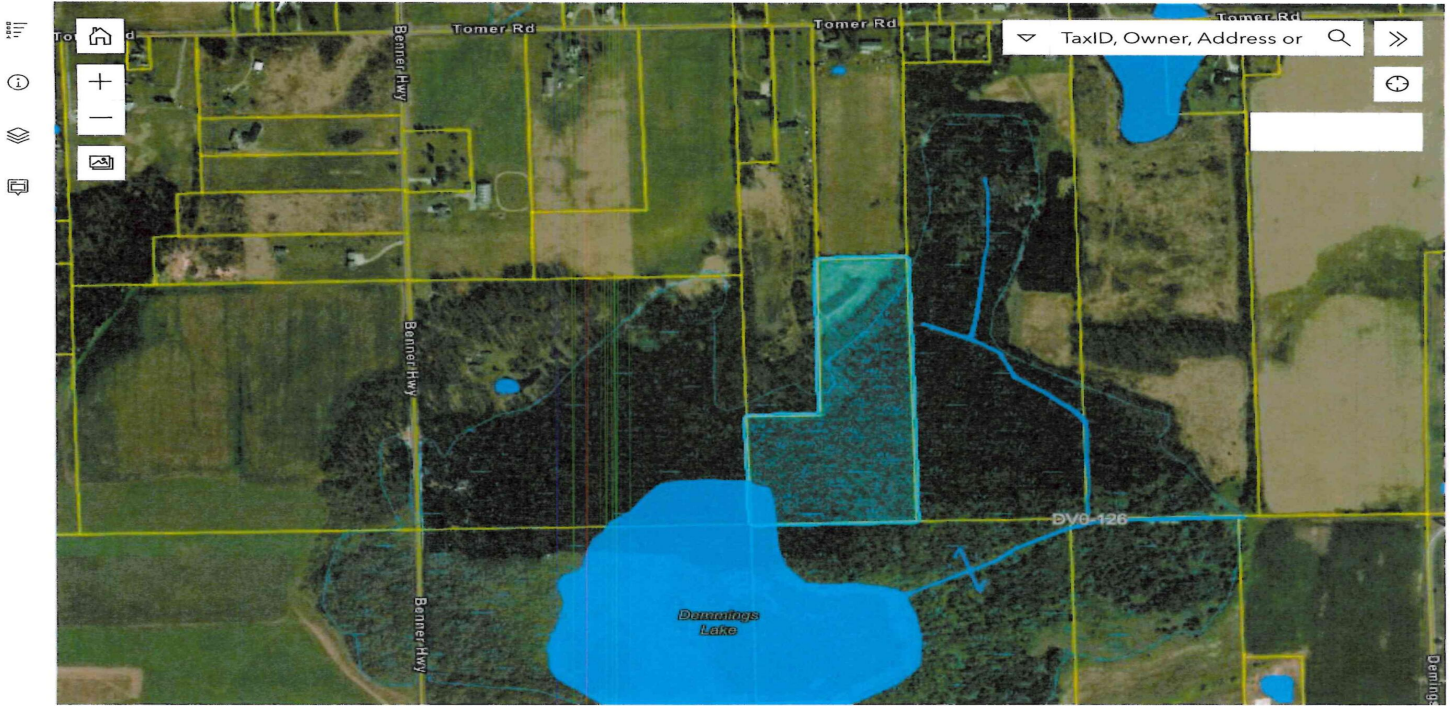

6000, TOMER, CLAYTON, MI, 49235

https://tuckerbenner.com

>> 600 ft Maxar | Lenawee County Michigan | Lenawee County Michigan | Esri Community Maps Contributors, Province of Ontario, SEMCOG,

\$176,000

Like to fish? Demings Lake is one of the best bluegill lakes around. 15.5 acres also great for hunting with all sorts of wildlife.

- 0 baths
- Acreage
- Land
- Active

Basics

Category: Land

Status: Active

Lot size: 15.5 sq ft

County: Lenawee

Type: Acreage

Bathrooms: 0 baths

Lot Size Acres: 15.5 acres

Call us now

Phone: (231)730-8781

Email: tuckerbennerteam@gmail.com

Address: 2747 Lakeshore Drive, Twin Lake, MI 49457

Building Details

Current Use: Agricultural

Amenities & Features

Utilities: None

Waterfront Features: Lake

Fees & Taxes

Tax Assessed Value: \$7,737

Tax Year: 2024

Tax Annual Amount: \$289

School Information

High School District: Sand Creek