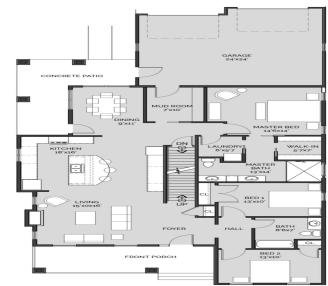

\$620,465

- Condominium
- Residential
- Active

The Towers cottage design is the largest of the free standing condominiums available in Belle Meade. Charming porches, detailed trim and custom colors make up the unique exterior. A main floor of over 1,800 sqft features a primary suite, 2 additional bedrooms or office space, full guest bath, open kitchen and eating areas, laundry, and [...]