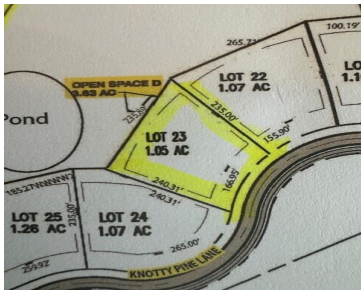

\$110,000

- Lot
- Land
- Active

Basics

Category: Land

Status: Active

Type: Lot

Call us now

Phone: (231)730-8781
 Email: tuckerbennerteam@gmail.com
 Address: 2747 Lakeshore Drive, Twin Lake, MI 49457