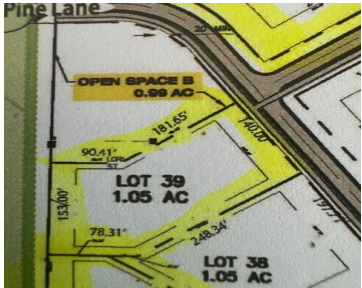

\$110,000

- Lot
- Land
- Active

Basics

Category: Land

Status: Active

Type: Lot

Call us now

Phone: (231)730-8781
 Email: tuckerbennerteam@gmail.com
 Address: 2747 Lakeshore Drive, Twin Lake, MI 49457