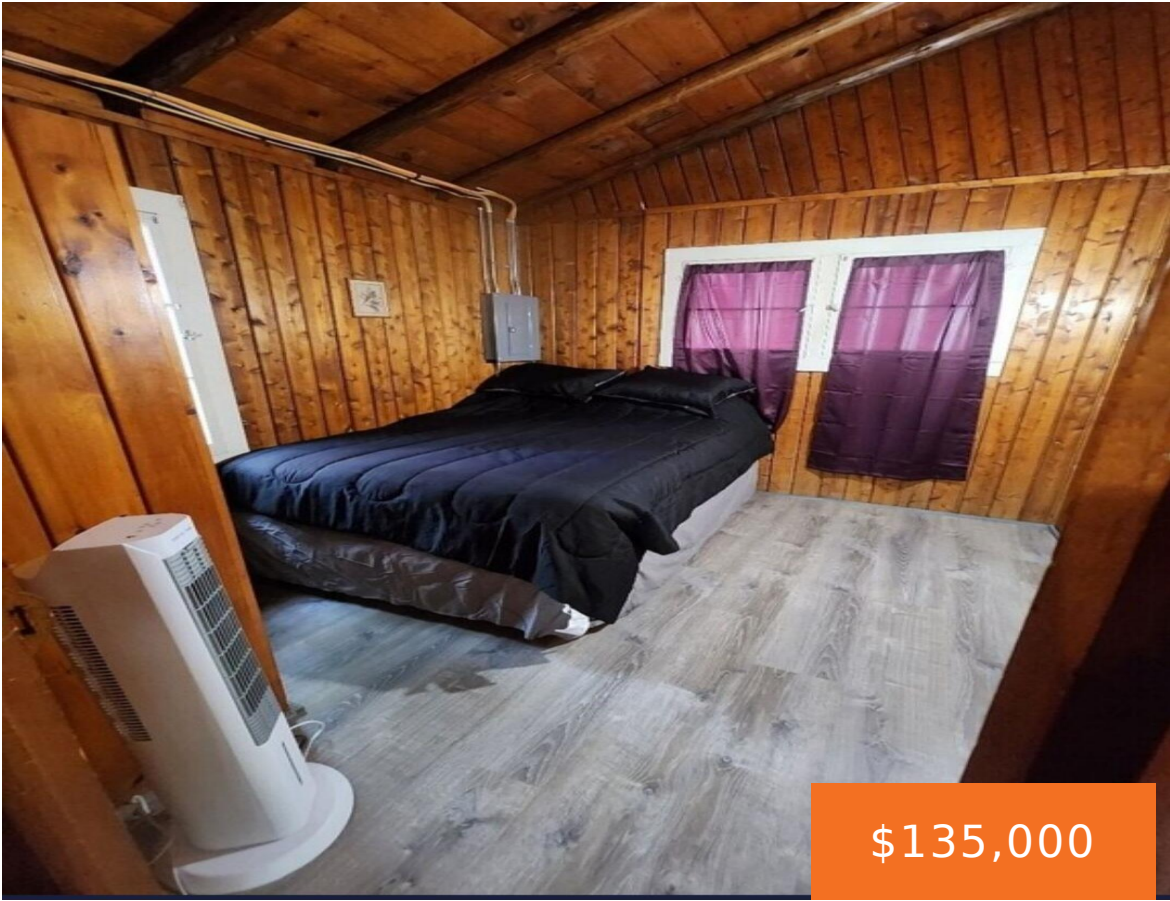

973, HURON ST, EAST TAWAS, MI, 48730

<https://tuckerbenner.com>

\$135,000

Come take a look at this charming 2 bedroom, 1 bath log cabin located just 5 miles north of downtown East Tawas. Cabin features a screened in porch area to sit and relax. Cabin is ready for private use or a great addition to an investors portfolio. Low monthly association fees of \$125. Beach access [...]

Status: Active

Bathrooms: 1 bath

Lot size: 0 sq ft

Bathrooms Full: 1

Rooms Total: 4

Type: Condominium

Bedrooms: 2 beds

Area: 475 sq ft

Year built: 1940

Lot Size Acres: 0 acres

County: Iosco

Building Details

Building Area Total: 475 sq ft

Architectural Style: Cabin

Stories: 1

Basement: Crawl Space