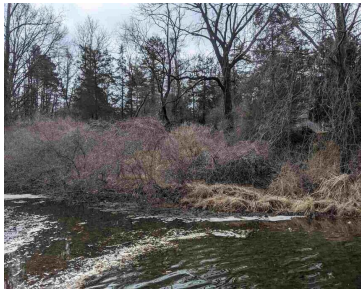

\$75,000

Great waterfront lot/lots.

- Lot
- Land
- Active

Basics

Category: Land
Status: Active

Type: Lot

Call us now

Phone: (231)730-8781
Email: tuckerbennerteam@gmail.com
Address: 2747 Lakeshore Drive, Twin Lake, MI 49457