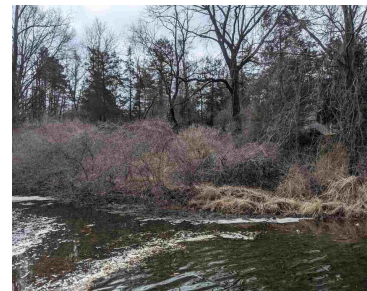

\$75,000

Great waterfront lot/lots.

- Lot
- Land
- Active

Basics

Category: Land

Status: Active

Type: Lot

Call us now