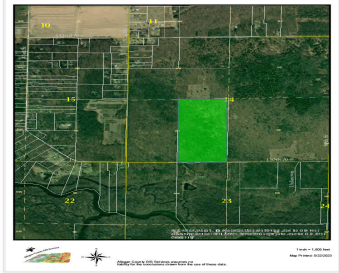

\$850,000

- Acreage
- Land
- Active

Basics

Category: Land

Type: Acreage

Status: Active

Call us now

Phone: (231)730-8781
 Email: tuckerbennerteam@gmail.com
 Address: 2747 Lakeshore Drive, Twin Lake, MI 49457