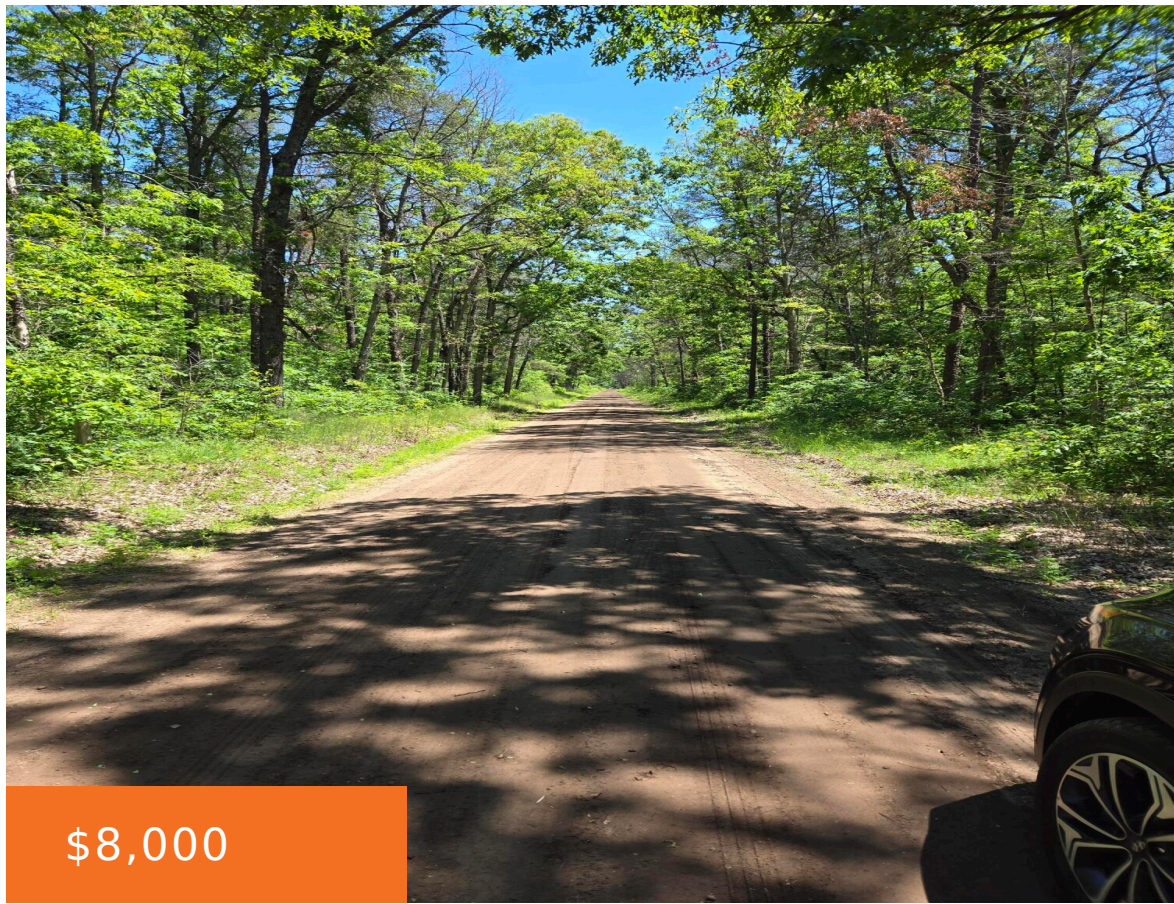

SPRINGFIELD, IDLEWILD, MI, 49642

https://tuckerbenner.com

\$8,000

Land in Yates Township is available for development, making it an ideal location for a vacation home. Imagine building your dream retreat amidst the serene landscapes, where rolling hills meet lush forests, and crystal-clear lakes glisten under the sun. The tranquility of Yates Township offers a perfect escape from the hustle and bustle of city [...]